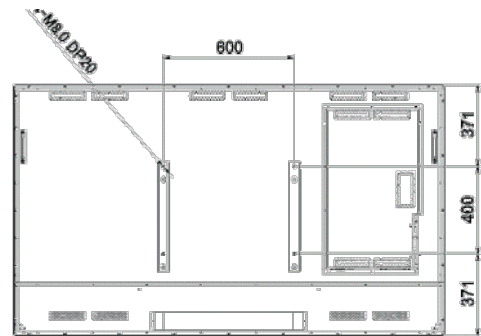

Model type i3TOUCH E1086 T10

PANEL	
Size	86"
Display Ratio	16:09
Native resolution	3840 x 2160
Brightness	330 cd/m²
Contrast ratio	1200:1
Display Colors	min 10bit(D), 1.07 B colors (UHD)
Response time	8ms
Display Frame Rate	60Hz
Glass Tempered	Anti-glare Glass 5 mm
Viewing Angle	Hor./Ver. 178°/178°
Speakers	12W x 2 stereo - premium sound
Touch technology	V-Sense 20 touch points
Plug & Play	Upwards Windows 7, Mac 10.6, Android
Inputs	HDMI 2.0 (1), HDMI 1.4 (2), DP (1), VGA (1), AV (1), USB 2.0 (2), USB 3.0 (1), OPS (1)
Outputs	HDMI (1), Audio 3.5mm jack
Communication port	RS232
OPS slot	Included
Power Requirement	100 - 240V AC, 50/60 Hz
MTBF	30,000h
Regulatory	CE, FCC, EMC, RoHS

FUNCTION

Languages	English
Power Consumption	< 400 Watt
Power Consumption Sleep Mode	0.5 Watt

DIMENSIONS

Dimensions (not incl. stand) mm	1988 x 1160 x 100
Product Weight	75kg
VESA Mount	600x400

TOUCH TECHNOLOGY

	V-Sense
Touch modus	finger and pen
Touch points	20 simultaneous touches (only in Windows 7 or later)
Accessories	- Power cable - USB cable for touch - HDMI cable - Remocon + Battery - PEN 2 x - User Manual - Wall mount

Recommended Computer Configuration	CPU	min i3 processor
	RAM	>4G
	Hard disk	>100G
	Interface	USB2.0 or above
	Screen resolution	1280*800
	USB power	>4.6V (the power of the USB cable should be more than 4.6V at the i3TOUCH)

TECHNICAL DRAWING

AUTHORISED DISTRIBUTOR