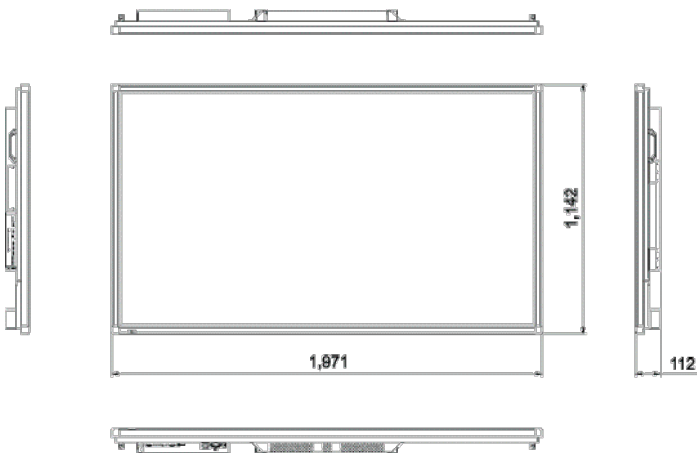

Model type i3TOUCH E1086 T10

PANEL	
Size	86"
Display Ratio	16:09
Native resolution	3840 x 2160
Brightness	330 cd/m²
Contrast ratio	1200:1
Display Colors	min 10bit(D), 1.07 B colors (UHD)
Response time	8ms
Display Frame Rate	60Hz
Glass Tempered	Anti-glare Glass 5 mm
Viewing Angle	Hor./Ver. 178°/178°
Speakers	12W x 2 stereo - premium sound
Touch technology	V-Sense 20 touch points
Plug & Play	Upwards Windows 7, Mac 10.6, Android
Inputs	HDMI 2.0 (1), HDMI 1.4 (2), DP (1), VGA (1), AV (1), USB 2.0 (2), USB 3.0 (1), OPS (1)
Outputs	HDMI (1), Audio 3.5mm jack
Communication port	RS232
OPS slot	Included
Power Requirement	100 - 240V AC, 50/60 Hz
MTBF	30,000h
Regulatory	CE, FCC, EMC, RoHS

FUNCTION

Languages	English
Power Consumption	< 400 Watt
Power Consumption Sleep Mode	0.5 Watt

DIMENSIONS

Dimensions (not incl. stand) mm	1988 x 1160 x 100
Product Weight	75kg
VESA Mount	600x400

TOUCH TECHNOLOGY

	V-Sense
Touch modus	finger and pen
Touch points	20 simultaneous touches (only in Windows 7 or later)
Accessories	- Power cable - USB cable for touch - HDMI cable - Remocon + Battery - PEN 2 x - User Manual - Wall mount

Recommended Computer Configuration	CPU	min i3 processor
	RAM	>4G
	Hard disk	>100G
	Interface	USB2.0 or above
	Screen resolution	1280*800
	USB power	>4.6V (the power of the USB cable should be more than 4.6V at the i3TOUCH)

TECHNICAL DRAWING

AUTHORISED DISTRIBUTOR